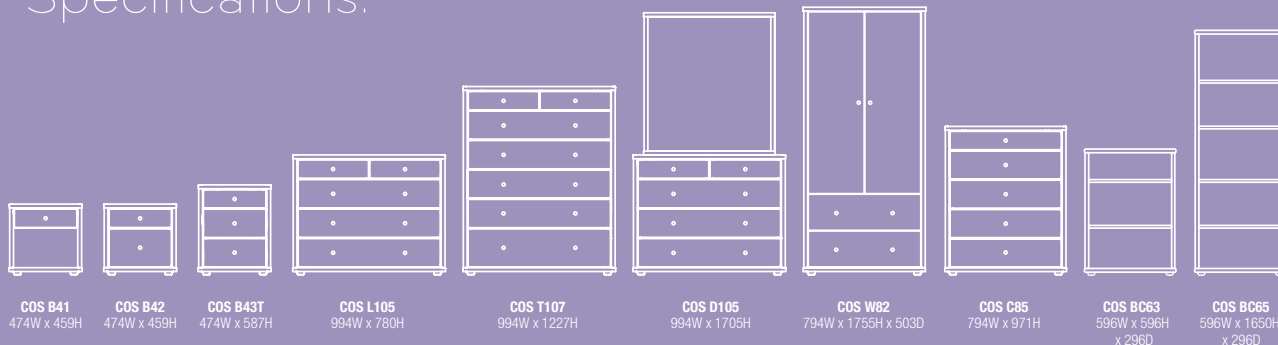

Specifications.

BED FRAMES

Single	986W x 1121H x 1986L
King Single	1136W x 1121H x 2136L
Queen	1586W x 1121H x 2336L
Storage Single	1036W x 1137H x 2146L
Storage King Single	1186W x 1137H x 2296L
Storage Queen	1686W x 1137H x 2296L

HEADBOARDS

Single	986W x 1121H x 56D
King Single	1136W x 1121H x 56D
Queen	1586W x 1121H x 56D
Storage Single	1036W x 1137H x 235D
Storage King Single	1186W x 1137H x 235D
Storage Queen	1636W x 1137H x 235D

B = Beech W = White

Bed frames and dressers require some assembly.

For contemporary style without the price tag, Platform 10 brings you an extensive range of quality NZ made furniture.

Built from New Zealand made and certified MDF which is overlaid with a durable, eco-friendly laminate. Each piece is also thoroughly tested and backed by a 10 year guarantee.

So stylish living just got affordable.

100% NZ Made

Platform 10 furniture is manufactured and assembled in New Zealand by Compac Furniture. Quality furniture made by New Zealanders for New Zealanders.

10 Year Guarantee

All Platform 10 furniture is backed with a 10 year manufacturer's guarantee from Compac Furniture. Please refer to our website below for further information and to register your product(s):

www.platform10.co.nz/productguarantee

YOUR STYLE OUR PASSION

0800 7 10 10 10
info@platform10.co.nz

www.platform10.co.nz